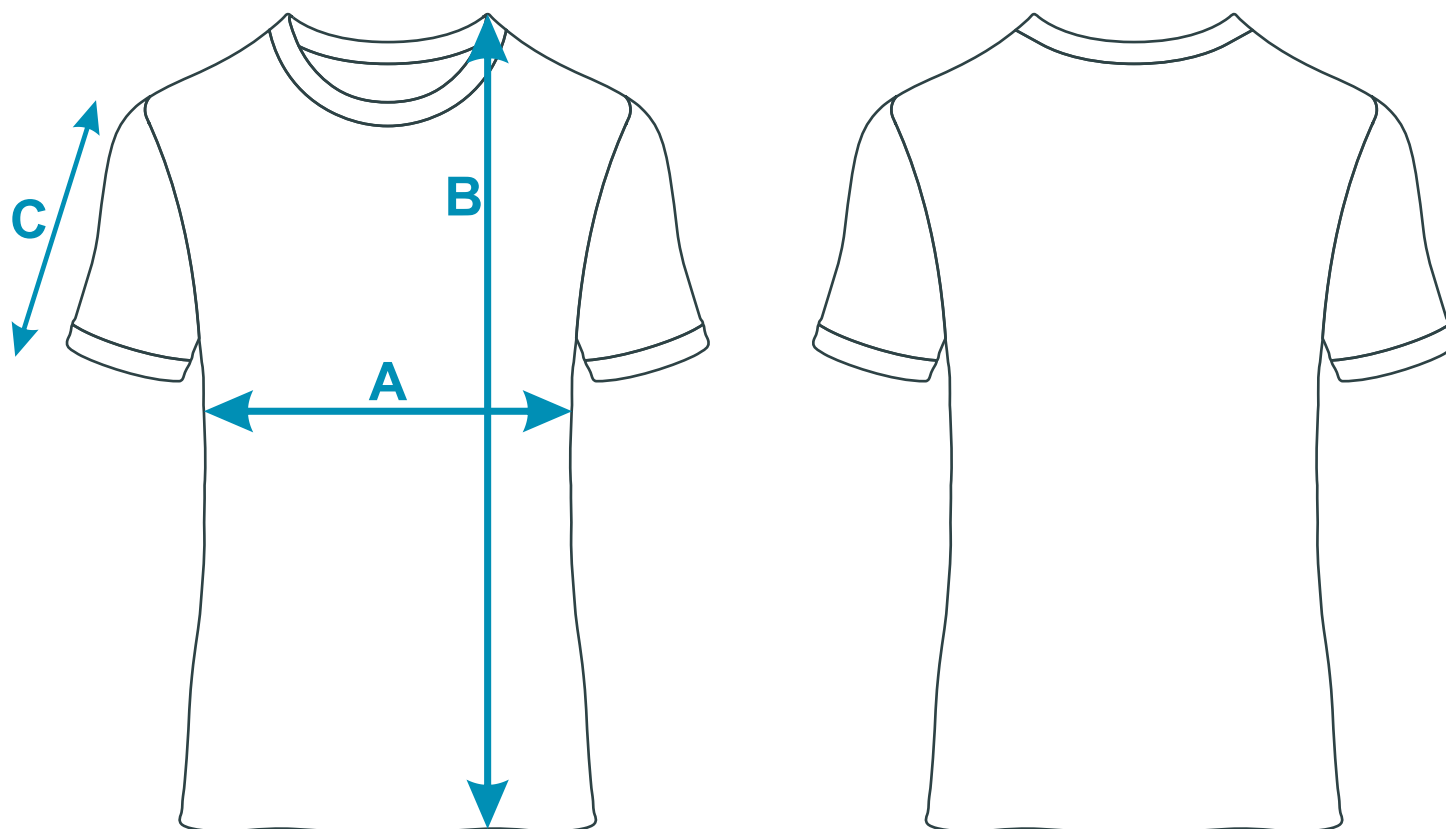

SIZE CHART

www.allenbrothers.co.uk

	A	B	C
SIZE	CHEST	LENGTH	SLEEVES
S	19"	27.5"	8.5"
M	21"	28.5"	9"
L	23"	29.5"	9.5"